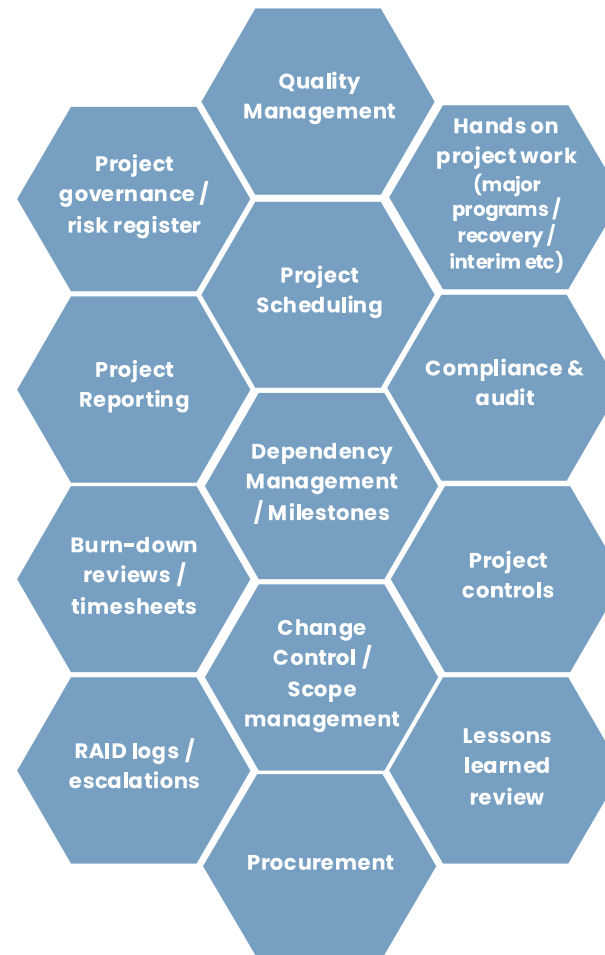

Sample PMO Service Catalogue

PORTFOLIO MANAGEMENT – connect to the broader org as the champion of value

PROJECT DELIVERY – work with the PMs to get projects done to high standard

PM SUPPORT – drive standards to improve efficiency and consistency of delivery